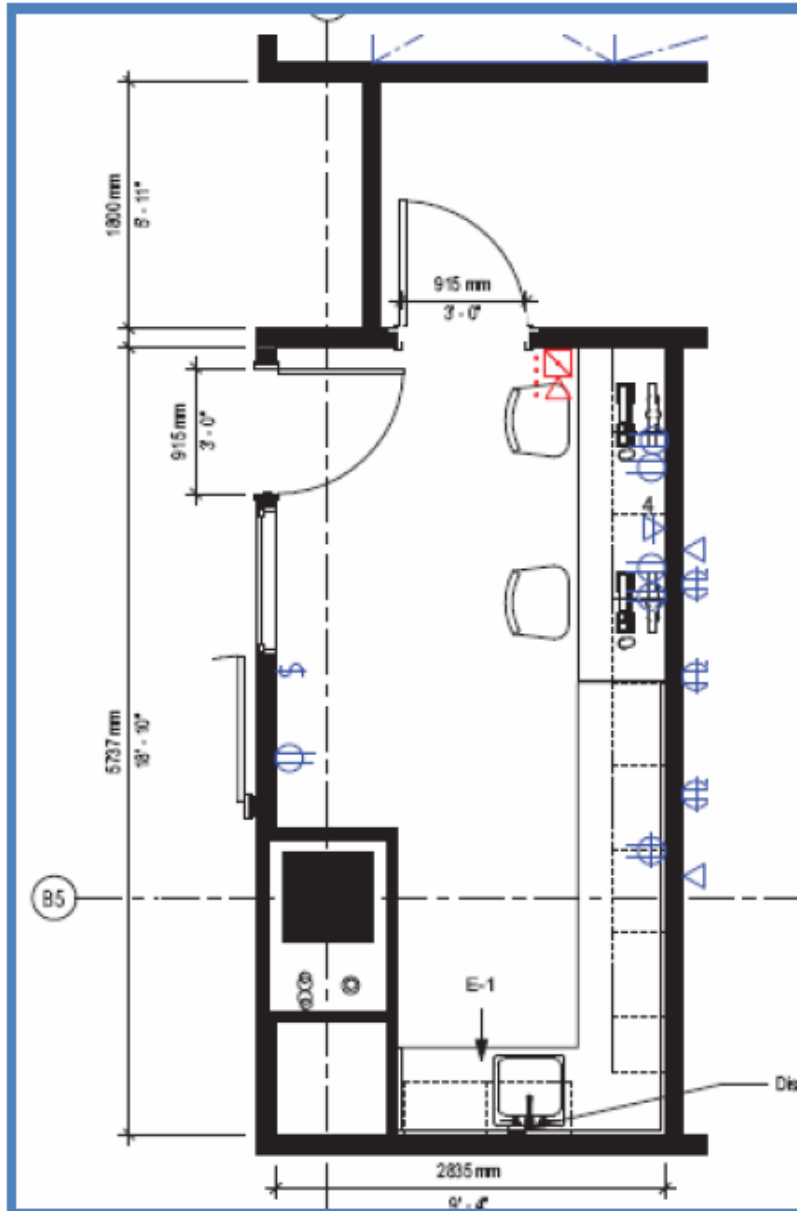

The medical/surgical pediatric patient care units will provide high-quality care to general medical and surgical patients who require admission to the hospital. The age group that will be admitted includes those from infant through age 18. This floor will accommodate hospitalized patients, as well as patients admitted to the short stay unit directly from the Emergency Department. All 34 patient rooms will be single, with private washrooms and place for a parent to spend the night. The projected occupancy rate on the wards is about 85%.

As this unit will be running on a 24-hour basis, the child life specialists will have the opportunity to organize a multitude of activities for the patients, including arts & crafts, movie nights and readings, all of which will cater to various age groups. This enclosed, dedicated space will be equipped with toys, books, computer workstations, a sink and adjacent space for storage.

Layout of the Kurling for Kids play room